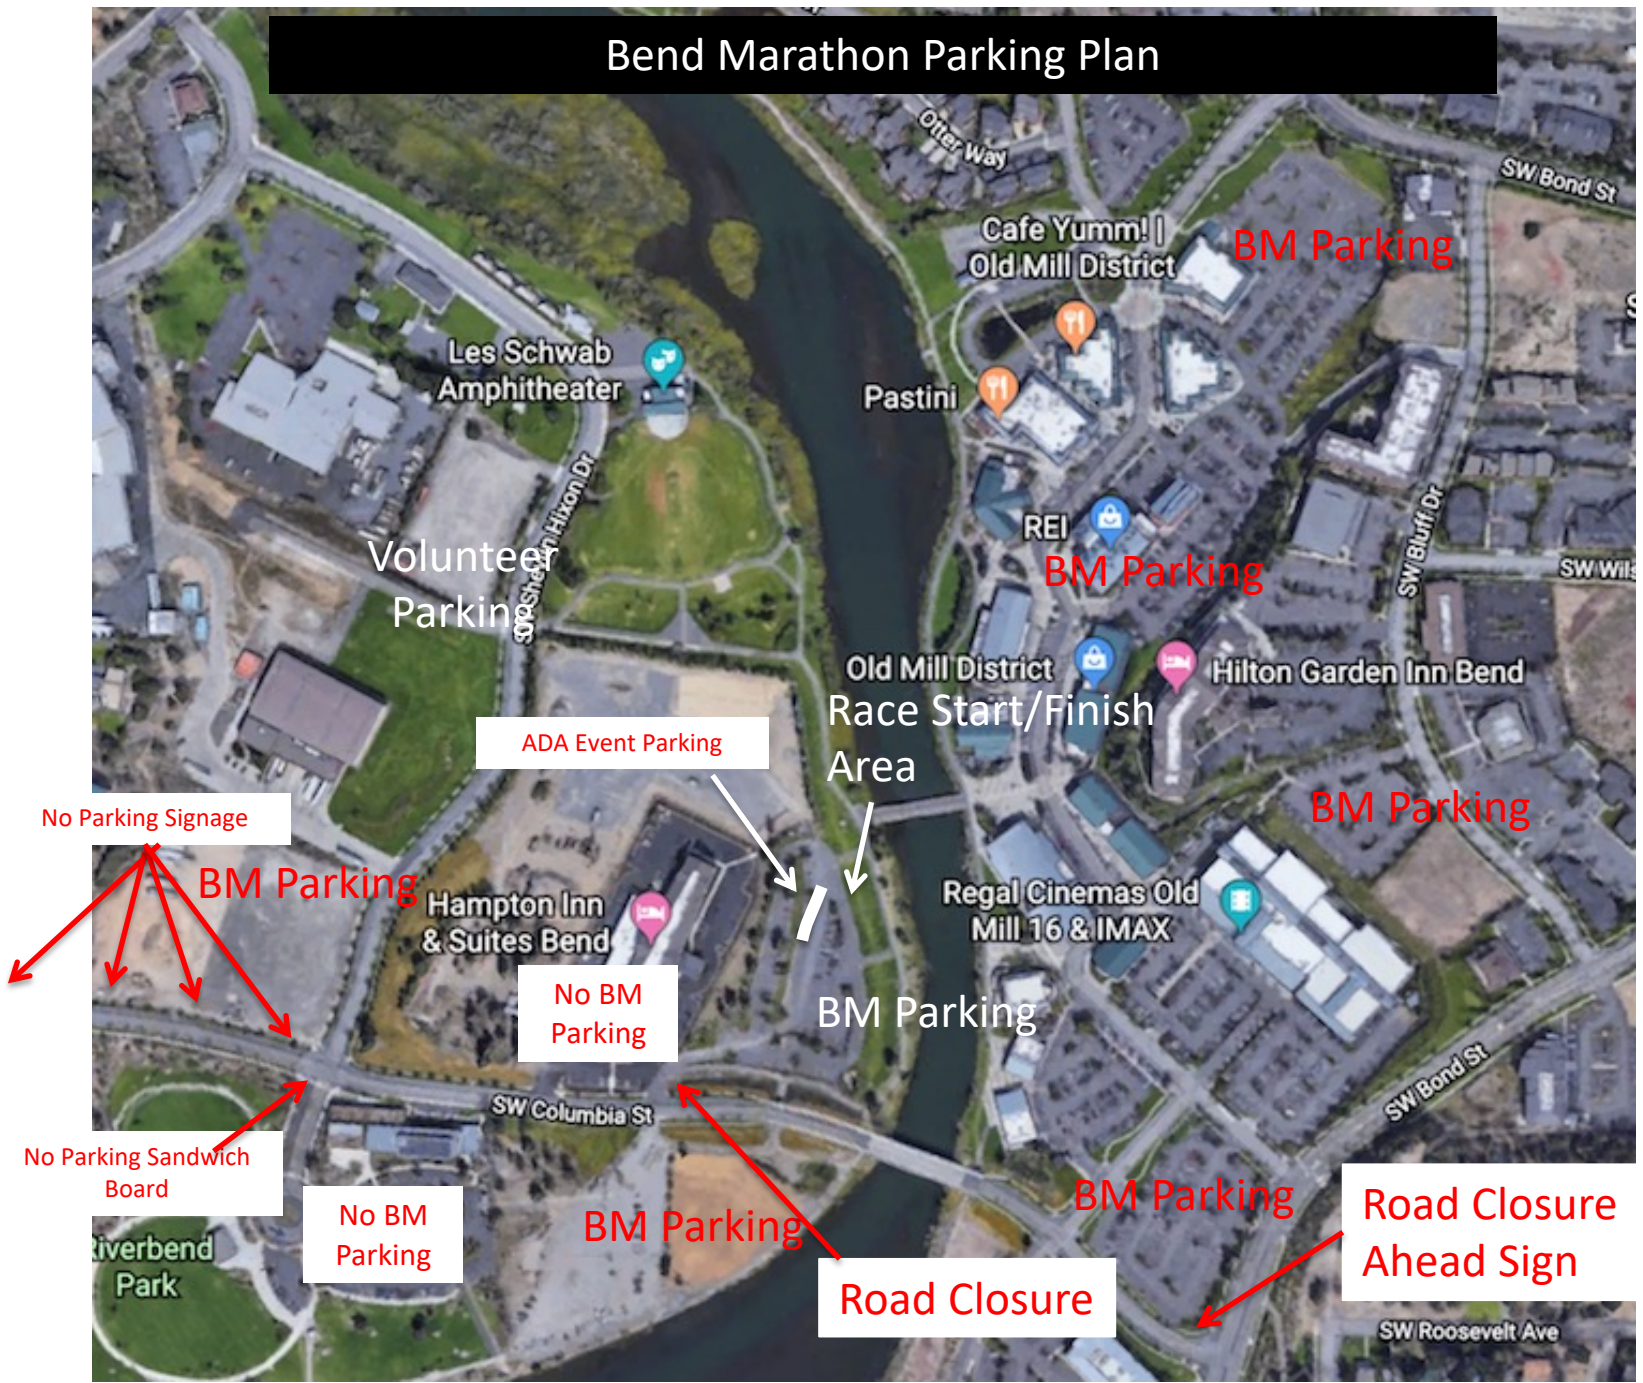

Bend Marathon Parking Plan

Bend Marathon Parking Plan

ADA Event Parking

Race Start/Finish Area

BM Parking

No Event Parking

No Event Parking
Sandwich Board

Temp 5min Road
Closures 7-9am

Road Closure
Ahead Sign

SW Columbia St

Google

Old Mill Bridge

Deschutes River

Deschutes River Trail

Deschutes River Trail

Bath & Bea

Red Robin
Burgers a

lul
Sp

Vani
Cloth

Dog Park